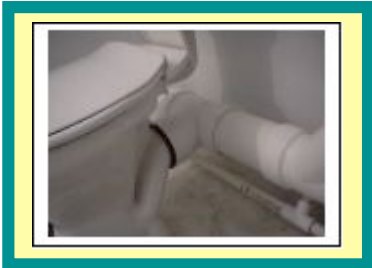

Toilets.com, Inc.

You, too, can be "Out-Standing in the Field"® with our
Stand-A-Lone Shower Unit

www.portableshowers.com

Model # SJS139

Dump Valve

The shower units can have hot water supplied from individual in line heaters or a central hot water tank. The shower units can be placed inside a tent and used with a central water heater.

300 GALLON HOLDING TANK
48" Wide x 84" Long x 18" High

Portable Shower Drain

SJS 139 Dimensions 44" x 44" x 89"

Shower and Change Room

Shower and Change Room

STANDARD EQUIPMENT: Sink – Bench – Mirror - Shelf

Model 4848: Toilet – Shower – Change House

Water Source:

Hard Plumbed
Garden Hose
Water Tank

Waste Disposal:

Holding Tank
Septic Tank
Sewer (mains)

Patent # 6,721,967
Dimensions: 48" x 48 x 84"

Interior: Toilet/
Shower Combo

Interior: Toilet/Sink/Many Extras

Wall Material

Optional Holding Tank

"Out-Standing In The Field" ®

The MFK 4848 ships assembled and ships 18 per 40' shipping container.

Standard: Floor Drain - Shower Curtain – Soap Dispenser - Paper Towel Dispenser - Bench