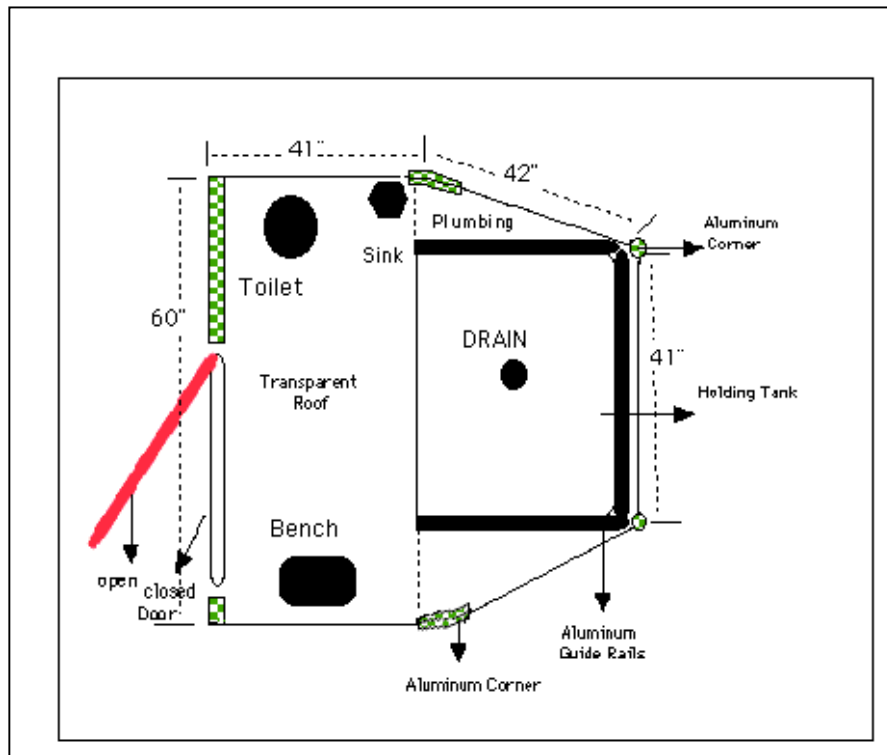

300 GALLON HOLDING TANK
48" Wide x 84" Long x 18" High

Portable Shower Drain

SJS 139 Dimensions 44" x 44" x 89"

Shower and Change Room

Shower and Change Room

STANDARD EQUIPMENT: Sink – Bench – Mirror - Shelf

Model SCR 4000 With Toilet
Model SCR 369 NO TOILET

OPTIONS:

INLINE
HOT WATER
HEATER

HOLDING TANK

Outside View

Top View

Bathroom - Shower - Change House

Pool Side – Cabin - Second Bathroom - Sick Room –
Handicapped Business Lavatory

Model 4848: Toilet – Shower – Change House

Water Source:

Hard Plumbed
Garden Hose
Water Tank

Waste Disposal:

Holding Tank
Septic Tank
Sewer (mains)

Patent # 6,721,967
Dimensions: 48" x 48 x 84"

Interior: Toilet/
Shower Combo

Interior: Toilet/Sink/Many Extras

Wall Material

Optional Holding Tank

"Out-Standing In The Field" ®

The MFK 4848 ships assembled and ships 18 per 40' shipping container.

Standard: Floor Drain - Shower Curtain – Soap Dispenser - Paper Towel Dispenser - Bench